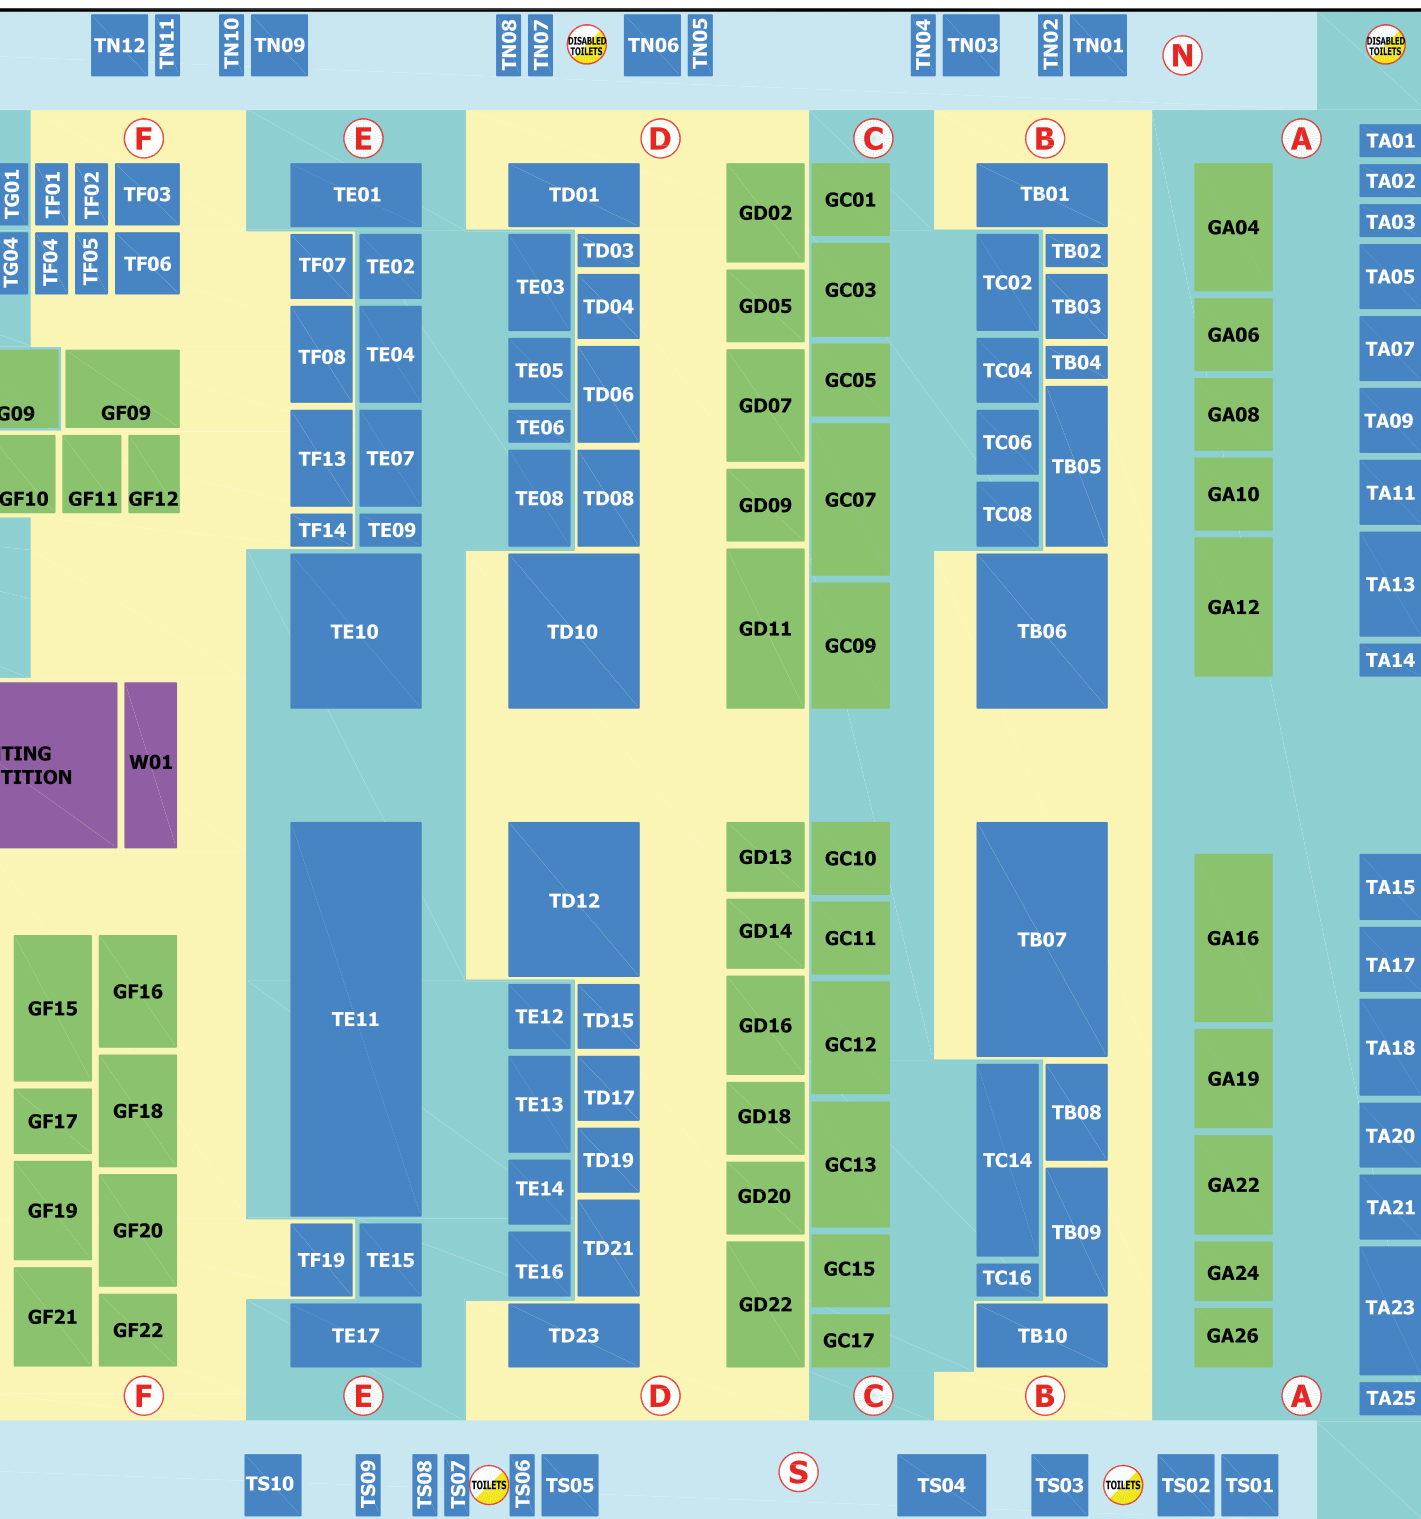

SALUTE 2019 / FLOOR PLAN

This Salute 2019 plan is purely indicative and is constructed as an aid to the public ONLY. It is NOT a definitive guide to placement or size of tables or Trade Stands. Within those constraints, however, it was accurate at time of going to press. For more information on all games, exhibits and trade stands at Salute 2019 please visit the website www.salute.co.uk or come to the Information Stand on the day.