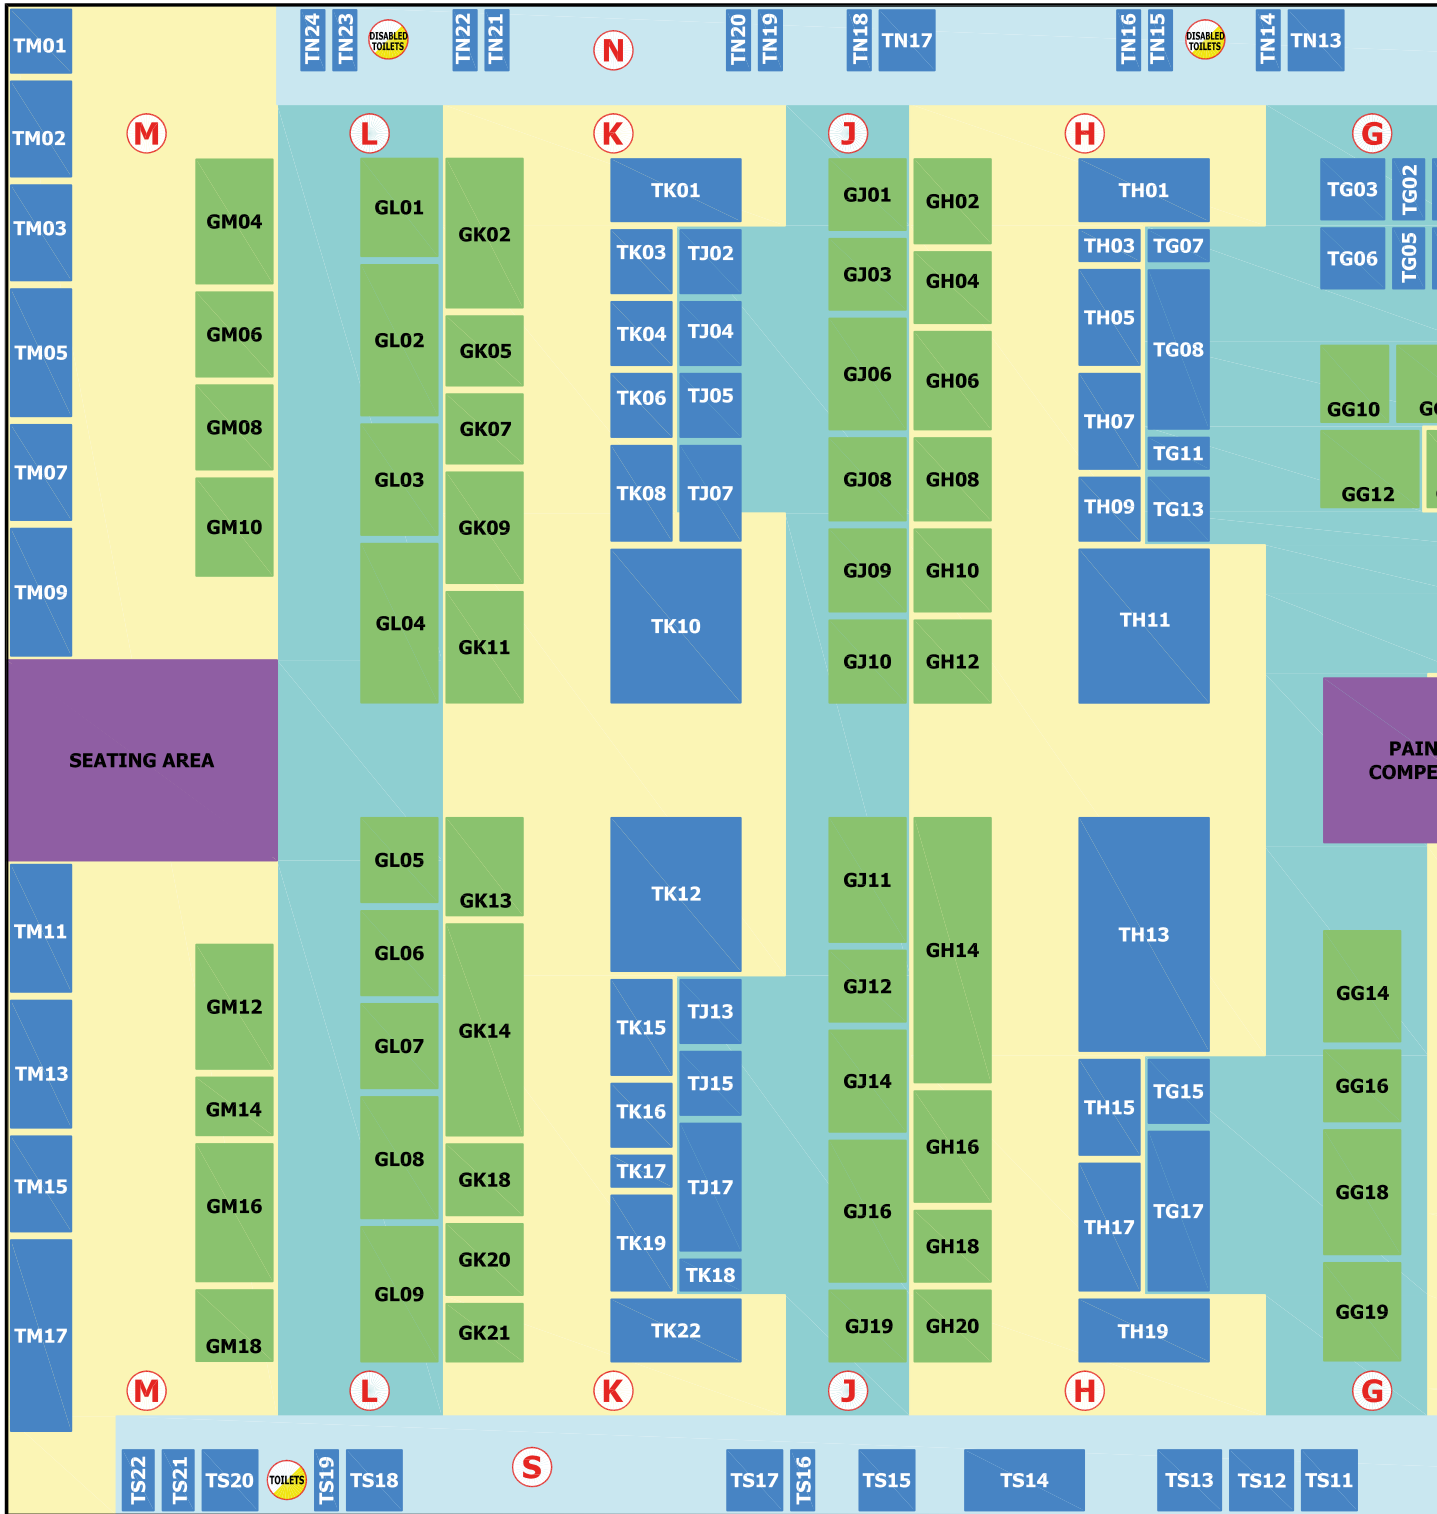

SALUTE 2019 / FLOOR PLAN

This Salute 2019 plan is purely indicative and is constructed as an aid to the public ONLY. It is NOT a definitive guide to placement or size of tables or Trade Stands. Within those constraints, however, it was accurate at time of going to press. For more information on all games, exhibits and trade stands at Salute 2019 please visit the website www.salute.co.uk or come to the Information Stand on the day.